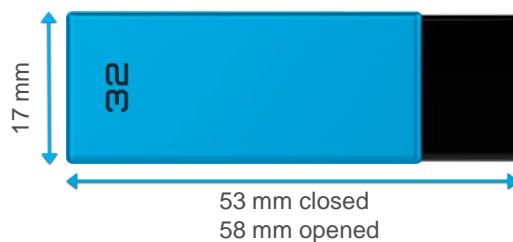

EMTEC

USB 2.0 flashdrive
C350 Brick

USB drive
RUNNER

**Back-up and share your data
on a swivel colorful drive with sharp design.**

- Exclusive Swivel design EMTEC
- Matte finish
- Colorful and sharp design
- Keychain or lanyard hole
- Size : 58x17x10mm
- Available from 8 to 128GB

New clean blister packaging.
The product is elegantly highlighted to attract the customer's attention at the point of sale.

Product specifications

Read speed	Up to 15 MB/s*
Write speed	Up to 5 MB/s*
Compatibility	Universal compatibility USB 2.0
Operating systems	Windows 10, 8, 7, Vista, XP, Me, 2000 / Mac OS X / Linux 2.6x
Capacities	8,16, 32, 64, and 128GB in permanent
Pack size	96 x 135mm

Product size (Scale 1:1)

Logistic

Reference	Description	EAN Unit	EAN Carton 5 pces	EAN Carton 160 pces
ECMMD8GC352	Emtec USB2.0 C350 8GB PUR	3 126 170 159 731	3 126 170 159 748	3 126 170 159 755
ECMMD16GC352	Emtec USB2.0 C350 16GB RED	3 126 170 159 762	3 126 170 159 779	3 126 170 159 786
ECMMD32GC352	Emtec USB2.0 C350 32GB BLU	3 126 170 159 793	3 126 170 159 809	3 126 170 159 816
ECMMD64GC352	Emtec USB2.0 C350 64GB GRE	3 126 170 159 823	3 126 170 159 830	3 126 170 159 847
ECMMD128GC352	Emtec USB2.0 C350 128GB ORA	3 126 170 159 854	3 126 170 159 861	3 126 170 159 878