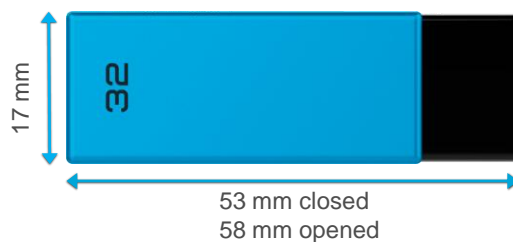

EMTEC

USB 2.0 flashdrive
C350 Brick

USB drive
RUNNER

**Back-up and share your data
on a swivel colorful drive with sharp design.**

- Exclusive Swivel design EMTEC
- Matte finish
- Colorful and sharp design
- Keychain or lanyard hole
- Size : 58x17x10mm
- Available from 8 to 128GB

New clean blister packaging.
The product is elegantly highlighted to attract the customer's attention at the point of sale.

Product specifications

Read speed	Up to 15 MB/s*
Write speed	Up to 5 MB/s*
Compatibility	Universal compatibility USB 2.0
Operating systems	Windows 10, 8, 7, Vista, XP, Me, 2000 / Mac OS X / Linux 2.6x
Capacities	8,16, 32, 64, and 128GB in permanent
Pack size	96 x 135mm

**Product size
(Scale 1:1)**

Logistic

Reference	Description	EAN Unit	EAN Carton 5 pces	EAN Carton 160 pces
ECMMD8GC352	Emtec USB2.0 C350 8GB PUR	3 126 170 159 731	3 126 170 159 748	3 126 170 159 755
ECMMD16GC352	Emtec USB2.0 C350 16GB RED	3 126 170 159 762	3 126 170 159 779	3 126 170 159 786
ECMMD32GC352	Emtec USB2.0 C350 32GB BLU	3 126 170 159 793	3 126 170 159 809	3 126 170 159 816
ECMMD64GC352	Emtec USB2.0 C350 64GB GRE	3 126 170 159 823	3 126 170 159 830	3 126 170 159 847
ECMMD128GC352	Emtec USB2.0 C350 128GB ORA	3 126 170 159 854	3 126 170 159 861	3 126 170 159 878